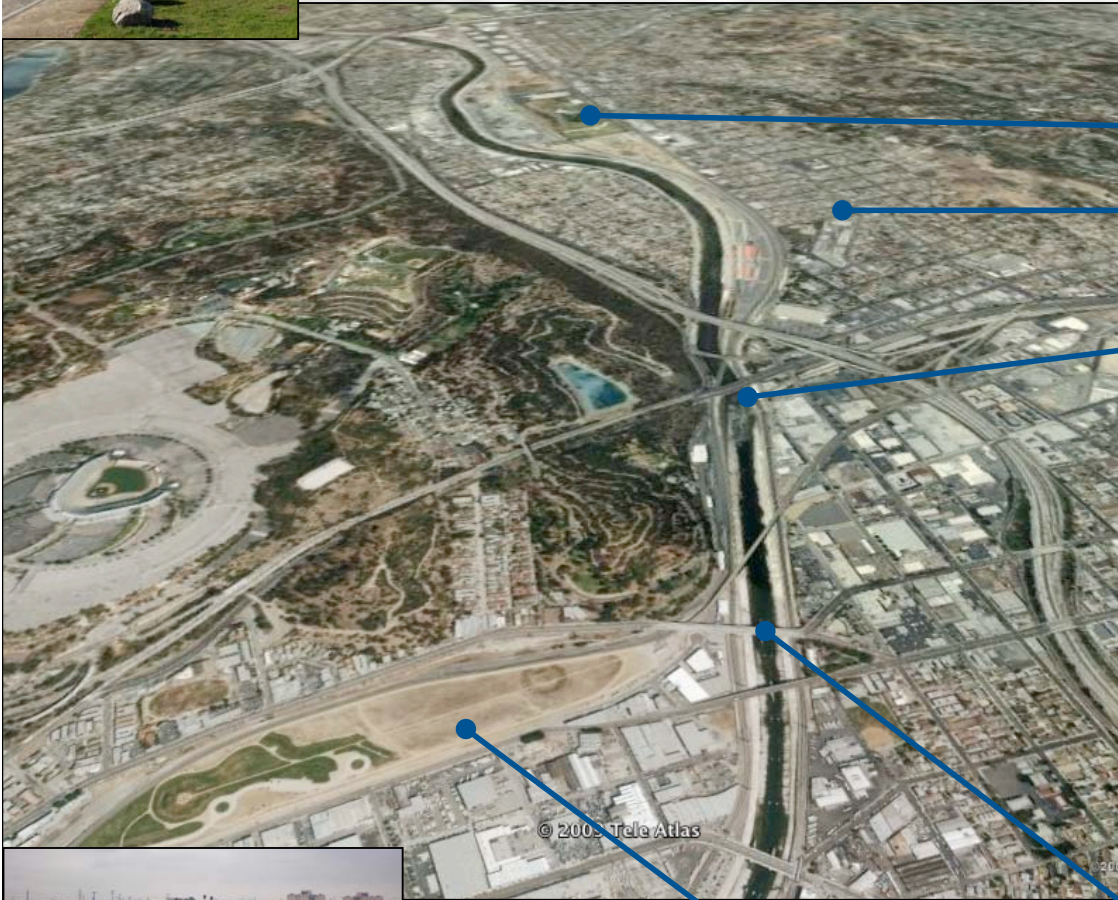

end march 12:00PM  
 el rio de los angeles state historic park  
 12-3:00PM Festivities – informational fair

arroyo seco /  
 la river confluence

march  
 distance  
 is apprx.  
 3 miles

registration 9:00AM  
 los angeles state historic park  
 10:00AM start march

**3.22.09**

Spring Street Bridge

Future St

Rio de Los Angeles State Park

Future

Cypress Avenue

Figueroa St

Avenue 26

Daly

Avenue 26

Golden State Freeway

Avenue 19

Broadway

LA State Historic Park

**MARCH for water 09**  
 route map

[www.marchforwater.com](http://www.marchforwater.com)

wetland

festivities – water celebration

los angeles river

**MARCH for water 07**  
Get Involved. Raise Awareness. Take Action.  
end site map

[www.marchforwater.com](http://www.marchforwater.com)

el rio de los angeles state historic park  
1900 north san fernando road • los angeles, ca 90065