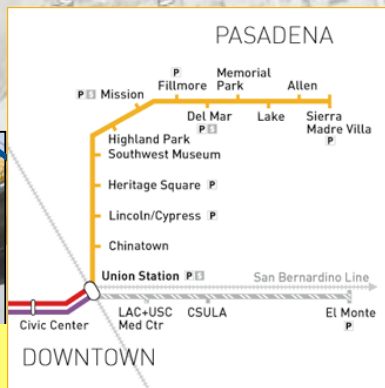

registration

metabolic studio

parking

**MARCH to water 09**  
Get Involved. Raise Awareness. Take Action.

start site map

[www.marchforwater.com](http://www.marchforwater.com)

los angeles state historic park  
1245 north spring street • los angeles, ca 90012

end march 12:00PM  
 el rio de los angeles state historic park  
 12-3:00PM Festivities – informational fair

arroyo seco /  
 la river confluence

march  
 distance  
 is apprx.  
 3 miles

registration 9:00AM  
 los angeles state historic park  
 10:00AM start march

**3.22.09**

Spring Street Bridge

Future St

Rio de Los Angeles State Park

Future

Cypress Avenue

Figueroa St

Avenue 26

Daly

Avenue 26

Golden State Freeway

Avenue 19

Broadway

LA State Historic Park

**MARCH for water 09**  
 route map

[www.marchforwater.com](http://www.marchforwater.com)